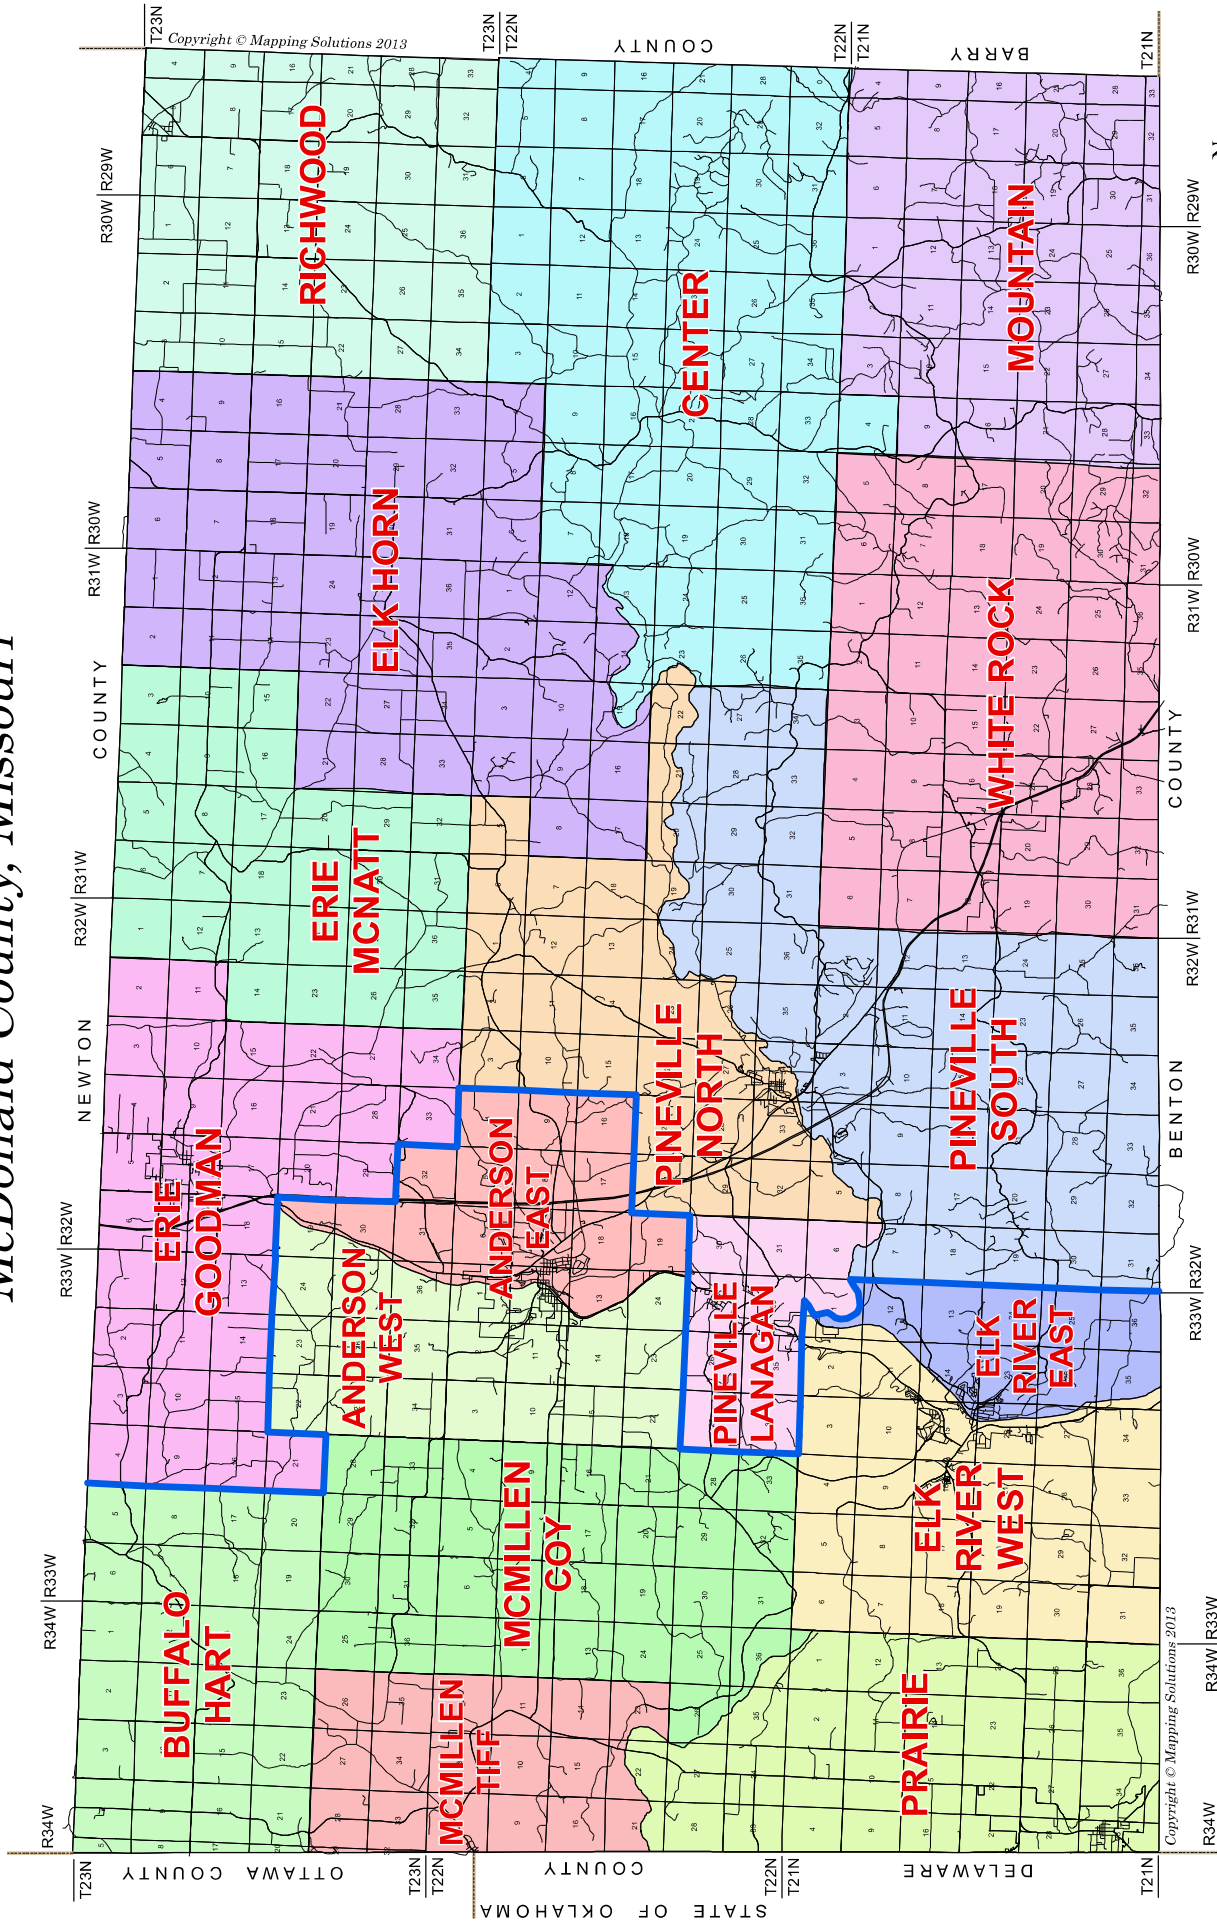

# Political Townships with Commissioners' Districts of McDonald County, Missouri

Western Commissioner District

Eastern Commissioner District